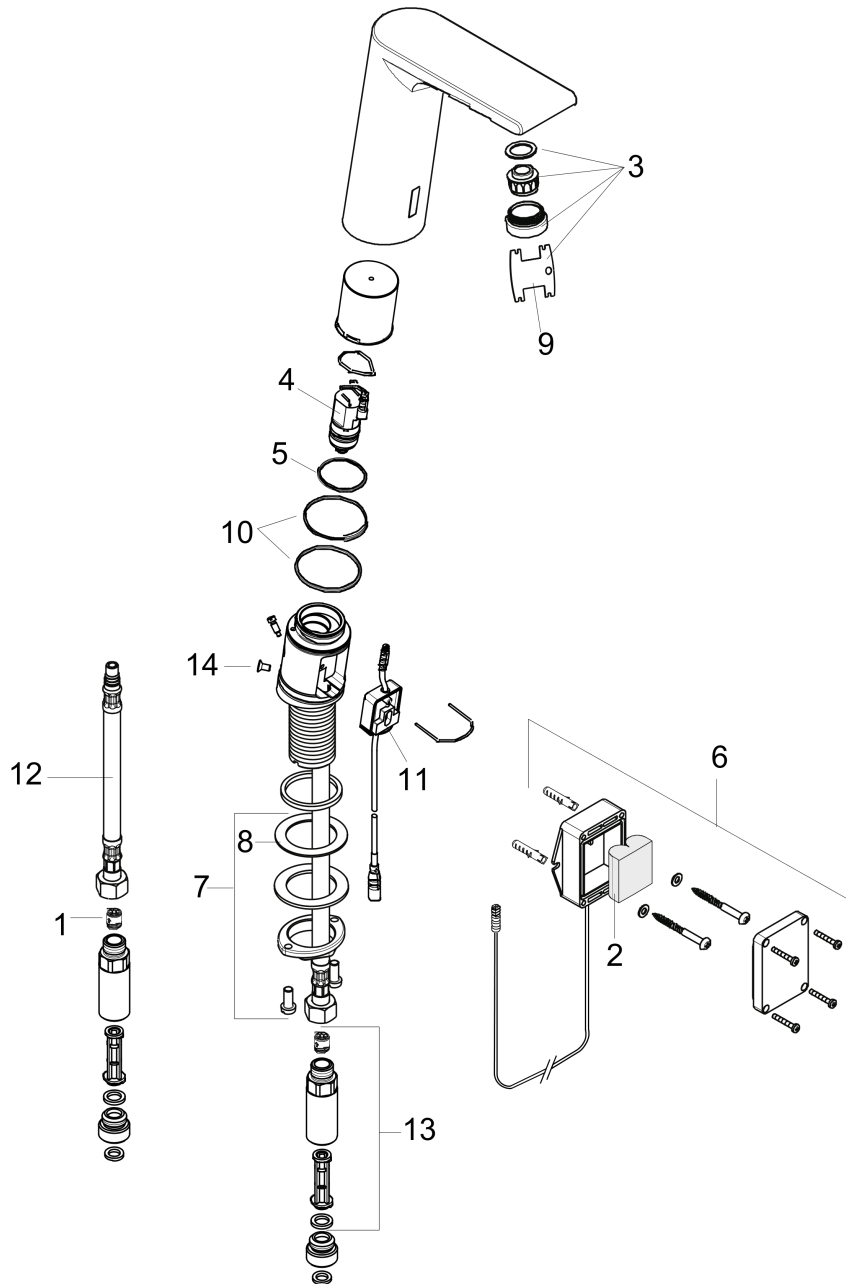

## Scale drawing

**Metris S**  
**Metris S Electronic Faucet with Preset Temperature Control**  
Finishes : **chrome**    Part no. : **31101001**

## Exploded drawing

Year of production: >04/17

### Spare parts list

Year of production: >04/17

Pos.	Description	Part no.	Price	PU
1	non return valve DW 10	96456000	-	1
2	battery	97399000	-	1
3	aerator M24x1 (5 l/min)	98802000	-	1
4	solenoid valve	95654000	-	1
5	O-ring 31x2	98204000	-	1
6	battery box	98801000	-	1
7	fixing set	97812000	-	1
8	lever collar	97548000	-	1
9	service tool	98808000	-	1
10	O-ring 41x2	98212000	-	1
11	electronics	92346000	-	1
12	connection hose 450 mm	92345001	-	1
13	back flow preventor cartridge with microfilter	92297000	-	1
14	screw	93272000	-	1
a	aerator M24x1 (1,9 l/min)	93080000	-	1